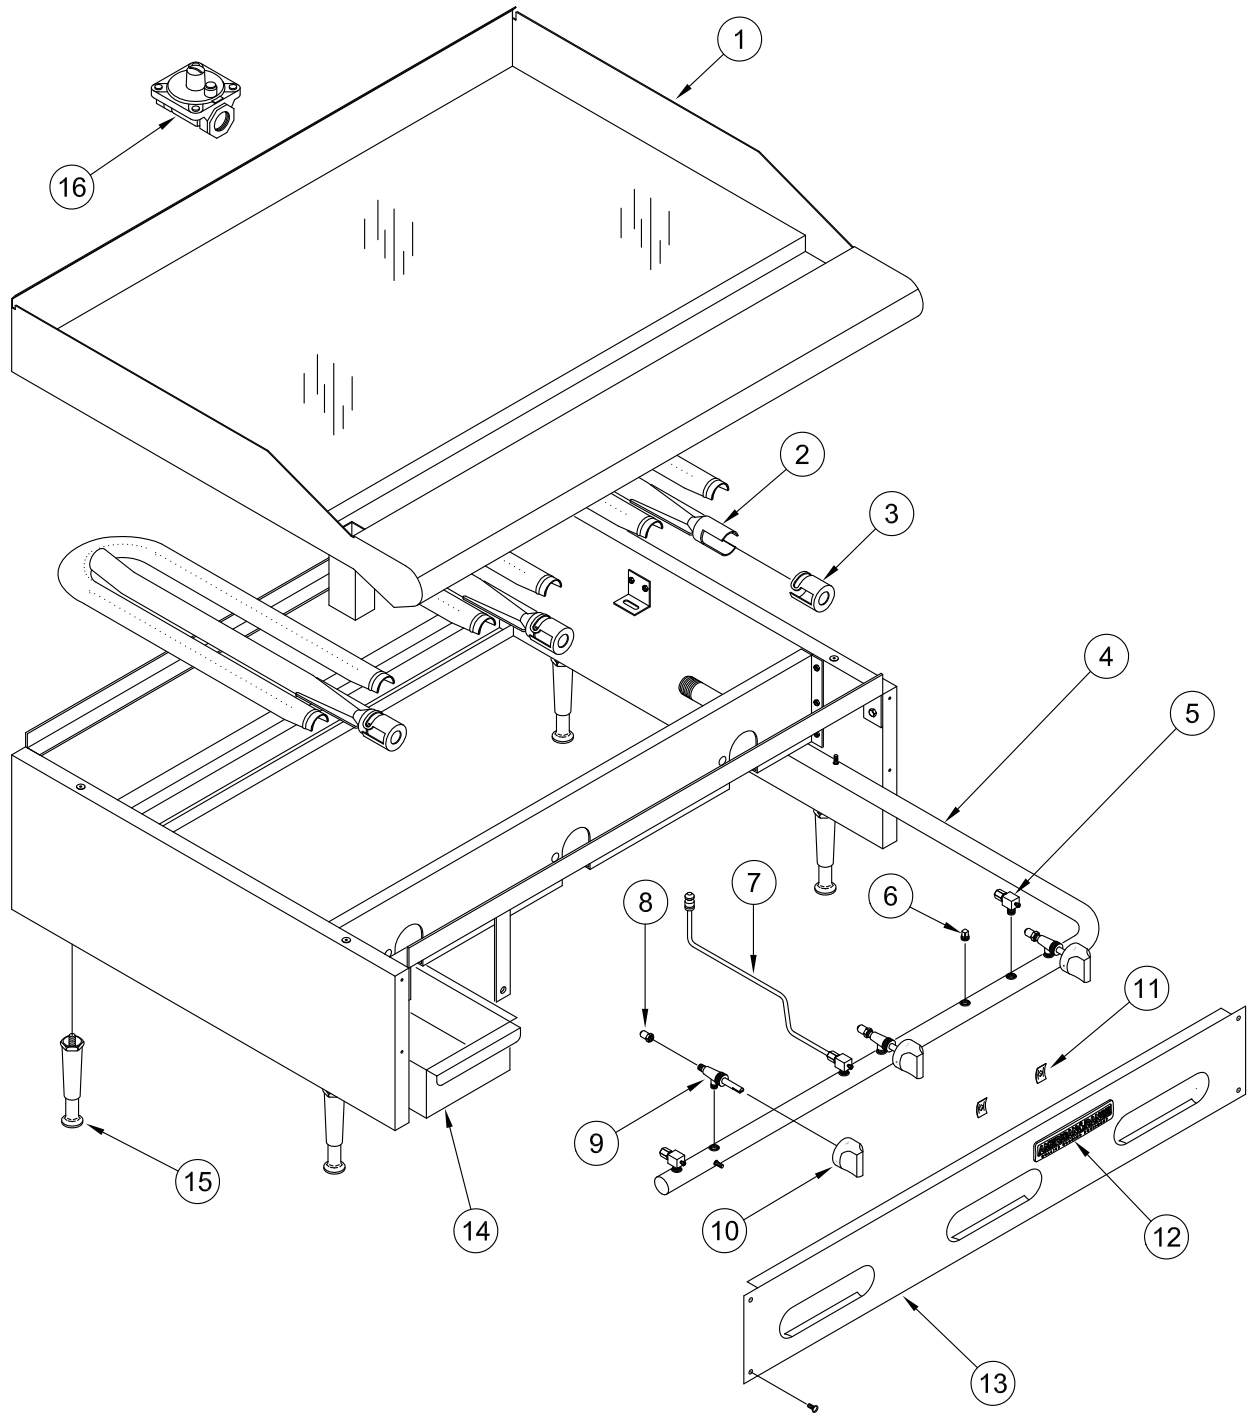

## ARMG GRIDDLE

ITEM NO.	PART NO.	DESCRIPTION	
1	A92719	Griddle Plate Assembly ARMG-24" 1800-24 21" Deep	
	A92720	Griddle Plate Assembly ARMG-36" 1800-36 21" Deep	
	A92721	Griddle Plate Assembly ARMG-48" 1800-48 21" Deep	
	A92722	Griddle Plate Assembly ARMG-60" 1800-60 21" Deep	
	A92723	Griddle Plate Assembly ARMG-72" 1800-72 21" Deep	
2	A14004	Burner, W Counter Top ARMG, ARTG 10473	
3	A14049	Air Shutter, 1"	
4	A15036	Manifold, ARMG-24 ARHP 24" 4B 2HT 1801-24 Counter Top	
	A15018	Manifold, ARMG-36/ARHP 36" 6B 3HT 1801-36 Counter Top	
	A15022	Manifold, ARMG-48/ARHP 48" 8B 4HT 1801-48 Counter Top	
	A15023	Manifold, ARMG-60/ARHP 60" 10B 5HT Counter Top	
	A15050	Manifold, ARMG-72/ARHP 72" 6HT 1801-72 Counter Top	
5	A29300	Valve, Pilot Elbow Adjustable 10418 1/8 NPT 3/16 CC	
6	A23010	Plug, 1/8" Pipe Hex Black All Manifolds	
7	A29201	Pilot Tip Assembly, ARMG	
8	A29000	Hood, Orifice #39 1/2" Brass 11039 Nat Gas	
	A29007	LPG Orifice #53 1/2" Brass 11053 LPG Gas	
9	A80109	Valve, Gas Manual On/Off UL 10419, AR, ARKB, ARRB, AECB	
10	A32001	Knob, Gas On/Off Glossy Black Flat Down	
11	A44003	Nut, Speed #6 Push Black 10601	
12	A38000	Name Plate, American Range 8" 10499 Quality Commercial Chrome	
13	A99823	Valve Cover, ARMG-24"/ARHP-24" 1802-24 Heavy Duty Stainless	
	A99824	Valve Cover, ARMG-36"/ARHP-36" 1802-36 Heavy Duty Stainless	
	A99825	Valve Cover, ARMG-48"/ARHP-48" 1802-48 Heavy Duty Stainless	
	A99826	Valve Cover, ARMG-60"/ARHP-60" 1802-60 Heavy Duty Stainless	
	A99827	Valve Cover, ARMG-72"/ARHP-72" 1802-72 Heavy Duty Stainless	
14	A99800	Grease Can Assembly, ARMG ARTG 10250	
15	A35011	Leg, 4" Adjustable Flanged NSF Stainless	
	A35100	Leg, Set (4) 4" Adjustable with Flange Stainless NSF Countertop Units	
16	A80110	Valve, Pressure Regulator 3/4 10480 Nat Gas Set 5	
	A80011	Valve, Pressure Regulator 10481 LPG Gas Set 10.0	